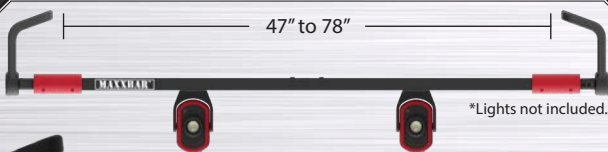

MAXXBAR

MAXXBAR™ Hood Lighting Platform
for CYCLOPS™ and MAXXBEAM™ Lights

47" to 78"

*Lights not included.

- Features:**
- Rugged light platform - adjustable from 47" to 78" – fits most vehicles
 - Hood grips expand and rotate to allow perfect set-up every time
 - MAXXBAR™ quickly and easily separates into two pieces for easy storage

Model number: MXN10183

MAXXBEAM™

Focusable Area Light with Wireless Charging

Features:

- 1200 lumens on high, run time 2.5 hours
- 650 lumens on medium, run time 5.5 hours
- 320 lumens on low, run time 14 hours
- Focusable beam from spot to flood
- **Includes** wireless induction charging pad
- High strength rare-earth magnet with a protective covering built into handle
- Retractable hook for hanging
- Rotating handle with threaded accessory port
- Four level battery indicator
- Ratings: IK06, IP54

Model number: MXN00900

CYCLOPS™

Rechargeable LED Area Light

MXN00811

MXN00812

MXN00810

Features:

- 3 output levels, 720 lumens on high
- LiPo battery recharges via USB charging port, cable included
- Handle rotates 360 degrees with 12 indented positions
- 4 green LEDs work in 25% increments to show the battery level while in use and while charging
- High strength rare-earth magnet with a protective covering built into handle
- Threaded port for connecting optional tripod or suction cup mounts
- Heavy duty switch with superior tactility